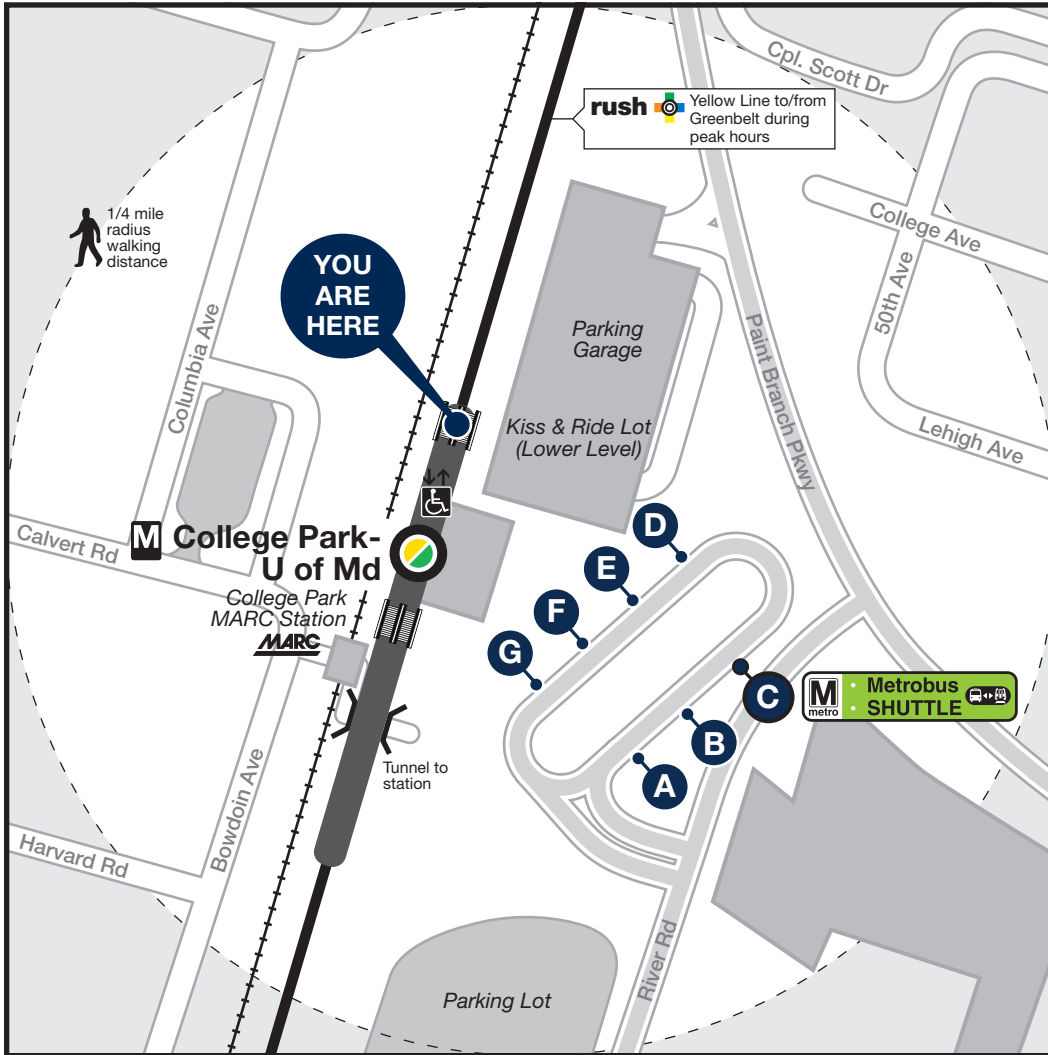

# Station Vicinity Map

### LEGEND

- A** Bus Stop (on the street)
- A** Bus Bay (at the station)

The lettered discs on this map will help you locate the bus stop or bay near this station. Be advised the letters are not displayed on the street bus stops.

Route	Destination	Board at
<b>THE BUS-PRINCE GEORGE'S COUNTY</b>		
14	Prince George's Plaza <b>M</b>	E
14	Prince George's Plaza <b>M</b>	E
17	IKEA	E
17	Mt Rainier	E
<b>UNIVERSITY OF MARYLAND SHUTTLE</b>		
104	Regents Drive Garage	D
109	River Rd	D

Route	Destination	Board at
<b>MARYLAND MTA</b>		
204	Monocacy	C
<b>FDA SHUTTLE</b>		
FDA	White Oak Campus	C

Subject to change without notice. Esta información puede cambiar.